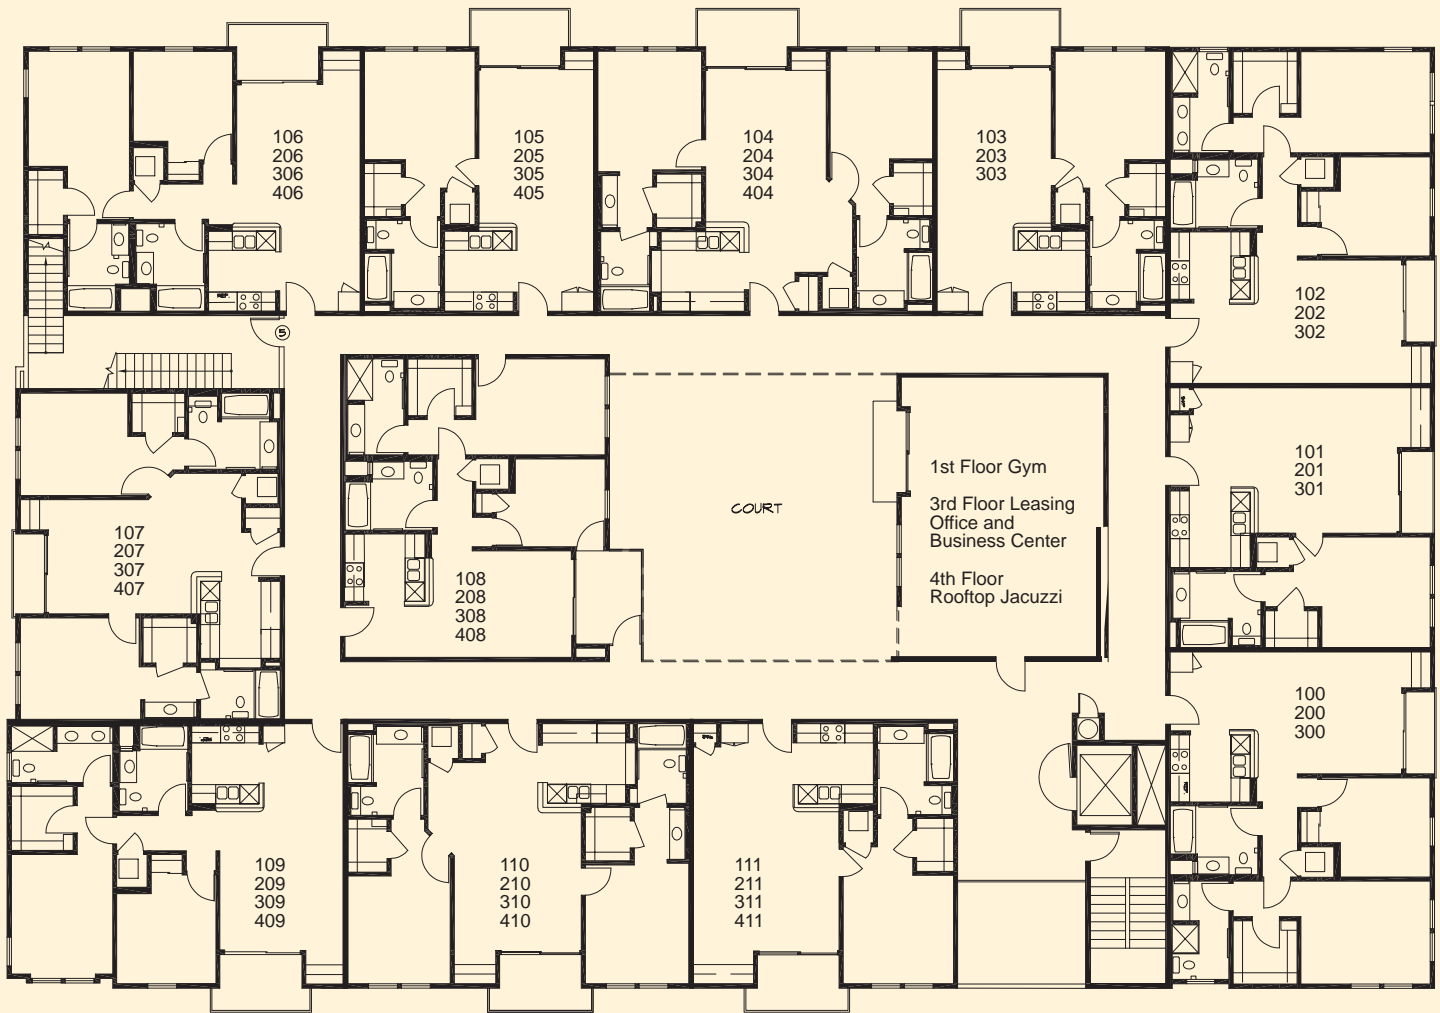

ST TROPEZ

PROPERTY LAYOUT

D E T R O I T S T .

CALL TODAY FOR CURRENT
LEASING AVAILABILITY

323 937-7001

FAX 323 937-7006 www.chandlerpartners.com

**CHANDLER
PARTNERS**

Investment Builders